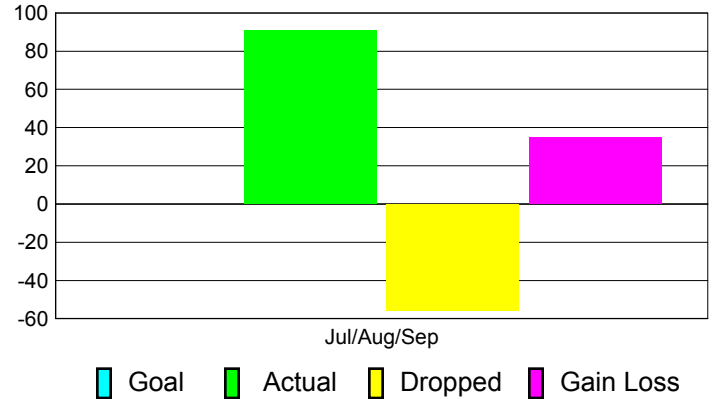

Membership Results 2012-2013

Goal, New, Dropped, Gain/Loss