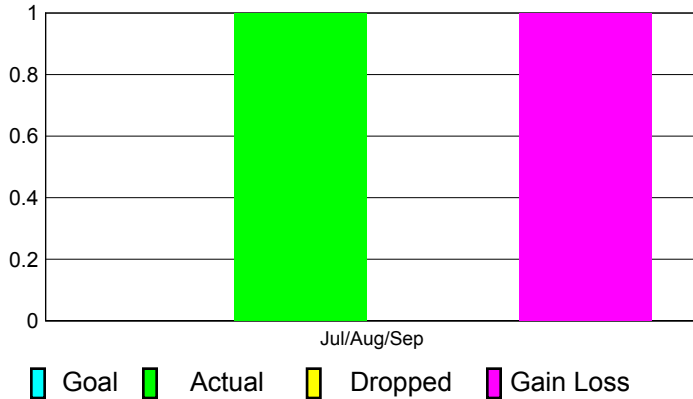

2012-2013 GMT Reports for District (or Undistricted) **District 318 D**

GMT: **M NAGARAJAN**

Location: **INDIA**

GMT CA: **6**

CLUBS

Club Results
2012-2013

Clubs
2011-2012

Month	New Club Goal	Actual New Clubs	Actual Dropped Clubs	Gain/Loss of Clubs	Gain/Loss of Clubs
Jul/Aug/Sep		1	0	1	0
Totals		1	0	1	0

Club Results 2012-2013

Goal, New, Dropped, Gain/Loss

Comparison of Club Gain/Loss

Current Year Compared to the Previous Year

YTD Status Quo Clubs 2012-2013

Status Quo Clubs Compared to Status Quo Members

MEMBERSHIP